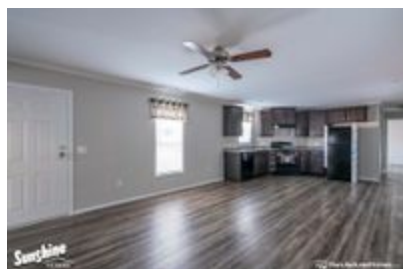

SSD1676-1500

SSD1676-1500 Model number: SSD1676-1500

3 beds • 2 baths • 1216 sq.ft. • 16' width • 76' depth

Our home building facilities invest in continuous product and process improvements. Plans, dimensions, features, materials, specifications and availability are subject to change without notice or obligation. Renderings and floor plans are representative likenesses of our homes and may differ from the actual homes. We invite you to tour a Home Center near you and inspect the highest value in quality housing available or call (318) 616-3500 to speak with a Home Consultant. Copyright 2017, CMH. All rights reserved.

MODEL: SSD1676-1501 THE DRAKE

16'-0" x 76'-0" 1,123 Sq.Ft
2 Beds 2 Baths

SSD1676-1500 Model number: SSD1676-1500

3 beds • 2 baths • 1216 sq.ft. • 16' width • 76' depth

Our home building facilities invest in continuous product and process improvements. Plans, dimensions, features, materials, specifications and availability are subject to change without notice or obligation. Renderings and floor plans are representative likenesses of our homes and may differ from the actual homes. We invite you to tour a Home Center near you and inspect the highest value in quality housing available or call (318) 616-3500 to speak with a Home Consultant. Copyright 2017, CMH. All rights reserved.