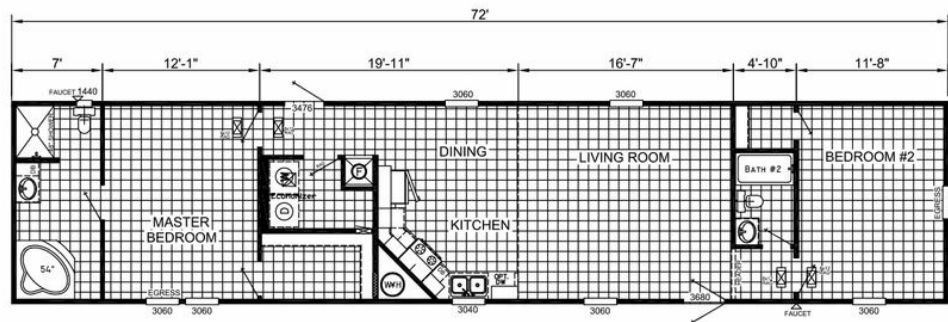

SSD1676-1500

SSD1676-1500 Model number: SSD1676-1500

3 beds • 2 baths • 1216 sq.ft. • 16' width • 76' depth

Our home building facilities invest in continuous product and process improvements. Plans, dimensions, features, materials, specifications and availability are subject to change without notice or obligation. Renderings and floor plans are representative likenesses of our homes and may differ from the actual homes. We invite you to tour a Home Center near you and inspect the highest value in quality housing available or call (318) 616-3500 to speak with a Home Consultant. Copyright 2017, CMH. All rights reserved.

MODEL: SSD1676-1501 THE DRAKE

16'-0" x 76'-0" 1,123 Sq.Ft
2 Beds 2 Baths

SSD1676-1500 Model number: SSD1676-1500

3 beds • 2 baths • 1216 sq.ft. • 16' width • 76' depth

Our home building facilities invest in continuous product and process improvements. Plans, dimensions, features, materials, specifications and availability are subject to change without notice or obligation. Renderings and floor plans are representative likenesses of our homes and may differ from the actual homes. We invite you to tour a Home Center near you and inspect the highest value in quality housing available or call (318) 616-3500 to speak with a Home Consultant. Copyright 2017, CMH. All rights reserved.