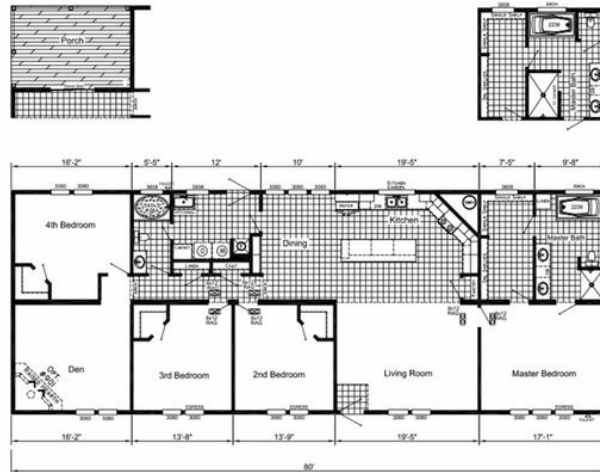

HYB23284-271- RED TAG SALE

HYBRID

MODEL: HYB23284-271

32 x 84 2,400 Sq.Ft.
4 Bedroom 2 Bath

HYB23284-271- RED TAG SALE Model number: HYB23284-271

4 beds • 3 baths • 2560 sq.ft. • 32' width • 80' depth

Our home building facilities invest in continuous product and process improvements. Plans, dimensions, features, materials, specifications and availability are subject to change without notice or obligation. Renderings and floor plans are representative likenesses of our homes and may differ from the actual homes. We invite you to tour a Home Center near you and inspect the highest value in quality housing available or call (318) 616-3500 to speak with a Home Consultant. Copyright 2017, CMH. All rights reserved.

HYBRID

MODEL: HYB3284-271

32 x 84 2,400 Sq.Ft.
4 Bedroom 2 Bath

HYB23284-271- RED TAG SALE Model number: HYB23284-271

4 beds • 3 baths • 2560 sq.ft. • 32' width • 80' depth

Our home building facilities invest in continuous product and process improvements. Plans, dimensions, features, materials, specifications and availability are subject to change without notice or obligation. Renderings and floor plans are representative likenesses of our homes and may differ from the actual homes. We invite you to tour a Home Center near you and inspect the highest value in quality housing available or call (318) 616-3500 to speak with a Home Consultant. Copyright 2017, CMH. All rights reserved.